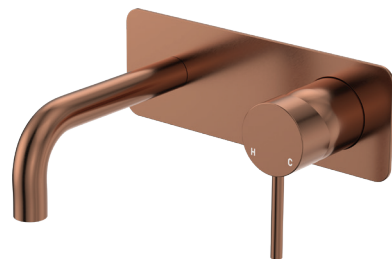

Kaya®  
BASIN/BATH  
WALL MIXER SET  
RECTANGULAR PLATE  
130MM OUTLET

Features

WELS 5 Star rated, 5L/min when installed over basin

- Designed for basin and bath
- Round, pin lever handle design
- Curved outlet
- Free flow aerator included for bath installation
- High quality European cartridge (35 mm)
- Made from stainless steel and lead-free brass\*

**Please note:** This product may have a visible Fienza or Watermark logo.

\*Defined as containing less than 0.25% lead.

Lead Free\*

Available in

Electroplated Chrome

228106-130-LF

Electroplated Matte White

228106MW-130-LF

Electroplated Matte Black

228106B-130-LF

PVD  
Brushed Nickel

228106BN-130-LF

PVD  
Gun Metal

228106GM-130-LF

PVD  
Brushed Copper