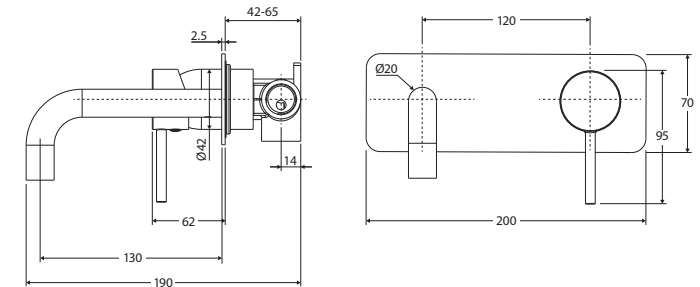

Kaya®
BASIN/BATH
WALL MIXER SET
RECTANGULAR PLATE
130MM OUTLET

Features

WELS 5 Star rated, 5L/min when installed over basin

- Designed for basin and bath
- Round, pin lever handle design
- Curved outlet
- Free flow aerator included for bath installation
- High quality European cartridge (35 mm)
- Made from stainless steel and lead-free brass*

Please note: This product may have a visible Fienza or Watermark logo.

*Defined as containing less than 0.25% lead.

Lead Free*