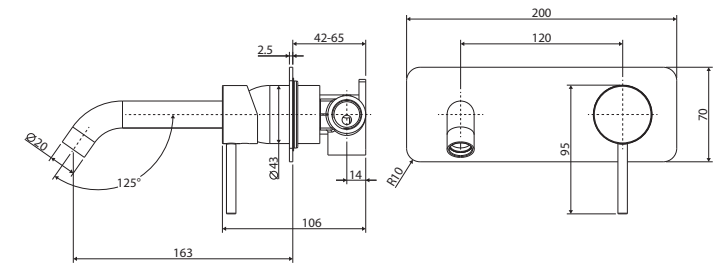

Available in

Electroplated
Chrome
228106-LF

Electroplated
Matte White
228106MW-LF

Electroplated
Matte Black
228106B-LF

PVD
Brushed Nickel
228106BN-LF

PVD
Gun Metal
228106GM-LF

PVD
Brushed Copper
228106CO-LF

PVD
Urban Brass
228106UB-LF

Cleaning & Care

- Regularly clean with mild soapy water using a microfibre cloth.
- In highly polluted or coastal locations, we recommend cleaning 2-3 times per week.
- Do not use harsh detergents, bleach, cream cleaners or citrus based cleaners. These substances are abrasive and will damage the surface.
- Do not use undue pressure and wipe in one direction only.

We aim to ensure that specifications are correct at the time of publication. All measurements are shown in millimetres. Always use measurements of actual product received for final specification as the technical drawing may contain differences. Due to printing limitations, physical colour may vary from the image shown. Fienza reserves the right to make modifications without prior notice.