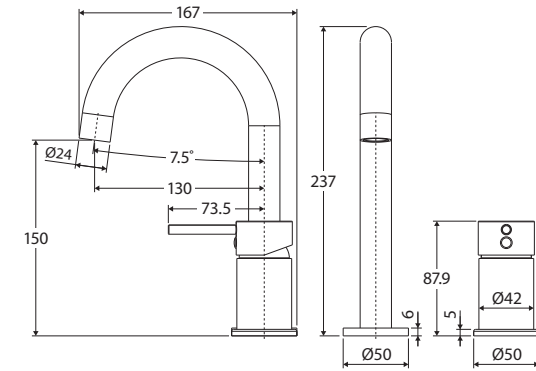

Kaya® HOB MIXER SET

Features

WELS 6 Star rated, 4.5L/min

- Round, pin lever handle design
- Fixed outlet position
- High quality European cartridge (35 mm)
- PEX split-resistant hoses
- Designed for basin installation only
- Made from stainless steel

Please note: This product may have a visible Fienza or Watermark logo.

*Defined as containing less than 0.25% lead.

Lead Free*