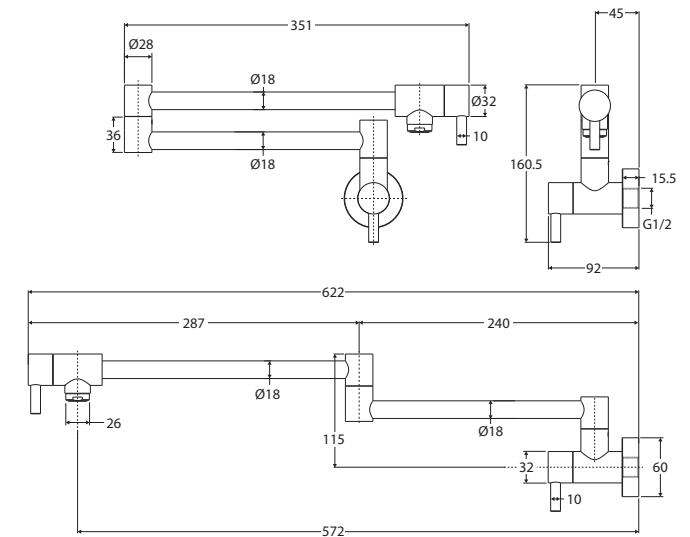

Available in

Electroplated Chrome 228120-LF	Electroplated Matte White 228120MW-LF	Electroplated Matte Black 228120B-LF	
PVD Brushed Nickel 228120BN-LF	PVD Gun Metal 228120GM-LF	PVD Brushed Copper 228120CO-LF	PVD Urban Brass 228120UB-LF

Cleaning & Care

- Regularly clean with mild soapy water using a microfibre cloth.
- In highly polluted or coastal locations, we recommend cleaning 2-3 times per week.
- Do not use harsh detergents, bleach, cream cleaners or citrus based cleaners. These substances are abrasive and will damage the surface.
- Do not use undue pressure and wipe in one direction only.

We aim to ensure that specifications are correct at the time of publication. All measurements are shown in millimetres. Always use measurements of actual product received for final specification as the technical drawing may contain differences. Due to printing limitations, physical colour may vary from the image shown. Fienza reserves the right to make modifications without prior notice.