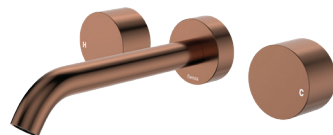

#### Features

WELS 5 Star rated, 5.5L/min when installed over basin

- Designed for basin and bath
- Fixed position outlet
- Includes pre-fitted basin aerator and free-flow aerator
- Push-fit spout and screw-fit spigot installation
- Contra-rotating outward taps with concealed back plates
- ¼ turn ceramic discs
- Spindles included
- Made from stainless steel and lead-free brass\*

#### Available in

			
Electroplated Chrome <b>338102-LF</b>	Electroplated Matte White <b>338102MW-LF</b>	Electroplated Matte Black <b>338102B-LF</b>	
			
PVD Brushed Nickel <b>338102BN-LF</b>	PVD Gun Metal <b>338102GM-LF</b>	PVD Brushed Copper <b>338102CO-LF</b>	PVD Urban Brass <b>338102UB-LF</b>