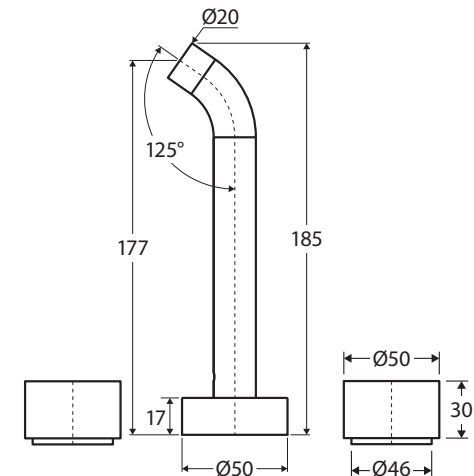

Available in

Electroplated Chrome 338102-LF	Electroplated Matte White 338102MW-LF	Electroplated Matte Black 338102B-LF	
PVD Brushed Nickel 338102BN-LF	PVD Gun Metal 338102GM-LF	PVD Brushed Copper 338102CO-LF	PVD Urban Brass 338102UB-LF

Cleaning & Care

- Regularly clean with mild soapy water using a microfibre cloth.
- In highly polluted or coastal locations, we recommend cleaning 2-3 times per week.
- Do not use harsh detergents, bleach, cream cleaners or citrus based cleaners. These substances are abrasive and will damage the surface.
- Do not use undue pressure and wipe in one direction only.

We aim to ensure that specifications are correct at the time of publication. All measurements are shown in millimetres. Always use measurements of actual product received for final specification as the technical drawing may contain differences. Due to printing limitations, physical colour may vary from the image shown. Fienza reserves the right to make modifications without prior notice.