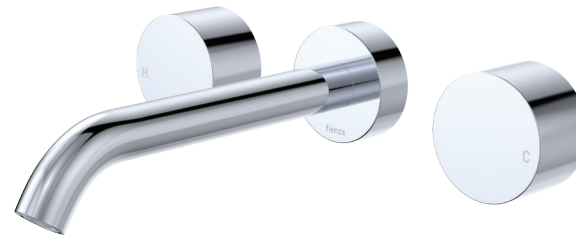

Kaya®

WALL SET, ROUND TAPS

180MM OUTLET

Features

WELS 5 Star rated, 5.5L/min when installed over basin

- Designed for basin and bath
- Fixed position outlet
- Includes pre-fitted basin aerator and free-flow aerator
- Push-fit spout and screw-fit spigot installation
- Contra-rotating outward taps with concealed back plates
- ¼ turn ceramic discs
- Spindles included
- Made from stainless steel and lead-free brass*

Please note: This product may have a visible Fienza or Watermark logo.

*Defined as containing less than 0.25% lead.

Lead Free*