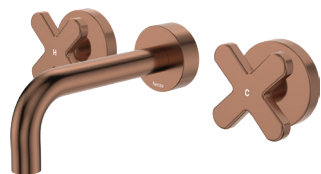

Kaya® WALL SET, CROSS TAPS 130MM OUTLET

Features

WELS 5 Star rated, 5.5L/min when installed over basin

- Designed for basin and bath
- Fixed position outlet
- Includes pre-fitted basin aerator and free-flow aerator
- Push-fit spout and screw-fit spigot installation
- Contra-rotating outward taps with concealed back plates
- ¼ turn ceramic discs
- Spindles included
- Made from stainless steel and lead-free brass*

Please note: This product may have a visible Fienza or Watermark logo.

*Defined as containing less than 0.25% lead.

Lead Free*

Available in

Electroplated
Chrome

343102-130-LF

Electroplated
Matte White

343102MW-130-LF

Electroplated
Matte Black

343102B-130-LF

PVD
Brushed Nickel

343102BN-130-LF

PVD
Gun Metal

343102GM-130-LF

PVD
Brushed Copper

343102CO-130-LF

PVD
Urban Brass

343102UB-130-LF

Cleaning & Care

- Regularly clean with mild soapy water using a microfibre cloth.
- In highly polluted or coastal locations, we recommend cleaning 2-3 times per week.
- Do not use harsh detergents, bleach, cream cleaners or citrus based cleaners. These substances are abrasive and will damage the surface.
- Do not use undue pressure and wipe in one direction only.

We aim to ensure that specifications are correct at the time of publication. All measurements are shown in millimetres. Always use measurements of actual product received for final specification as the technical drawing may contain differences. Due to printing limitations, physical colour may vary from the image shown. Fienza reserves the right to make modifications without prior notice.