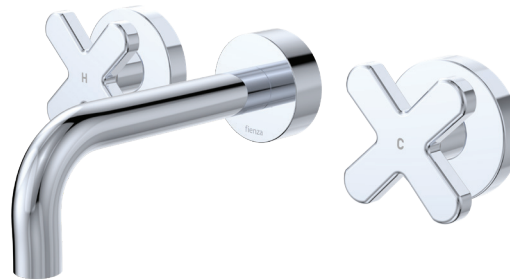

Kaya® WALL SET, CROSS TAPS 130MM OUTLET

Features

WELS 5 Star rated, 5.5L/min when installed over basin

- Designed for basin and bath
- Fixed position outlet
- Includes pre-fitted basin aerator and free-flow aerator
- Push-fit spout and screw-fit spigot installation
- Contra-rotating outward taps with concealed back plates
- ¼ turn ceramic discs
- Spindles included
- Made from stainless steel and lead-free brass*

Please note: This product may have a visible Fienza or Watermark logo.

*Defined as containing less than 0.25% lead.

Lead Free*

Available in

Electroplated
Chrome

343102-130-LF

Electroplated
Matte White

343102MW-130-LF

Electroplated
Matte Black

343102B-130-LF

PVD
Brushed Nickel

343102BN-130-LF

PVD
Gun Metal

343102GM-130-LF

PVD
Brushed Copper

343102CO-130-LF