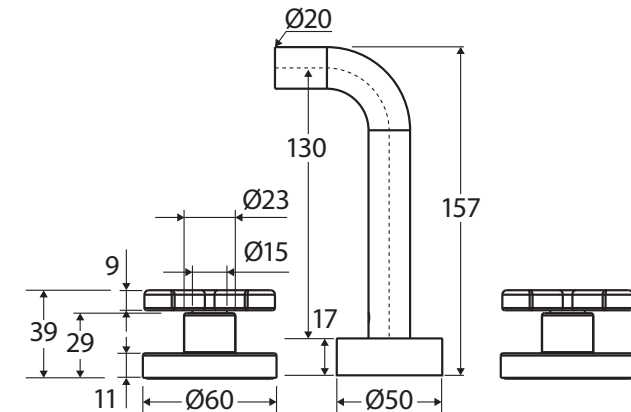

Kaya® WALL SET, CROSS TAPS 130MM OUTLET

Features

WELS 5 Star rated, 5.5L/min when installed over basin

- Designed for basin and bath
- Fixed position outlet
- Includes pre-fitted basin aerator and free-flow aerator
- Push-fit spout and screw-fit spigot installation
- Contra-rotating outward taps with concealed back plates
- ¼ turn ceramic discs
- Spindles included
- Made from stainless steel and lead-free brass*

Please note: This product may have a visible Fienza or Watermark logo.

*Defined as containing less than 0.25% lead.

Lead Free*

Available in

Electroplated
Chrome

343102-130-LF

Electroplated
Matte White

343102MW-130-LF

Electroplated
Matte Black

343102B-130-LF

PVD
Brushed Nickel

343102BN-130-LF

PVD
Gun Metal

343102GM-130-LF

PVD
Brushed Copper

343102CO-130-LF

PVD
Urban Brass

343102UB-130-LF