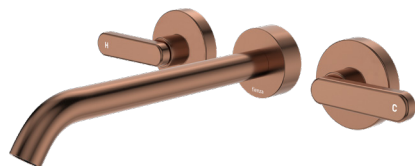

Kaya® WALL SET, LEVER TAPS 220MM OUTLET

Features

WELS 5 Star rated, 5.5L/min when installed over basin

- Designed for basin and bath
- Fixed position outlet
- Includes pre-fitted basin aerator and free-flow aerator
- Push-fit spout and screw-fit spigot installation
- Contra-rotating outward taps with concealed back plates
- ¼ turn ceramic discs
- Spindles included
- Made from stainless steel and lead-free brass*

Please note: This product may have a visible Fienza or Watermark logo.

*Defined as containing less than 0.25% lead.

Lead Free*