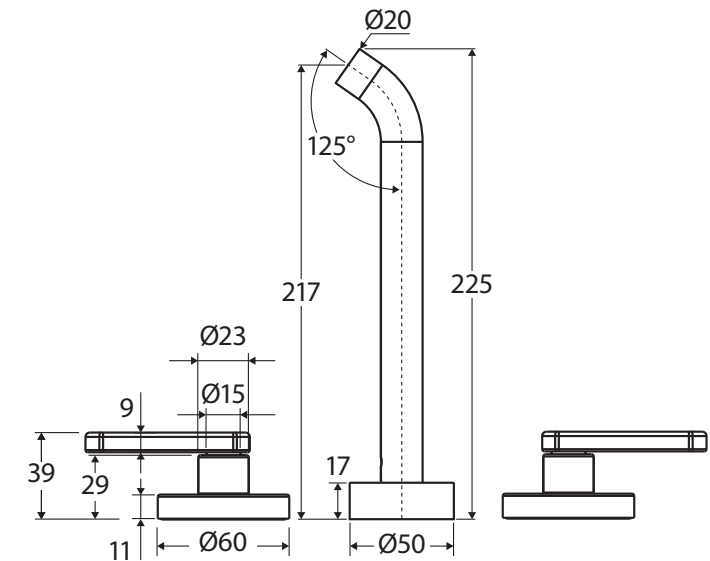

Available in

Electroplated
Chrome

344102-220-LF

Electroplated
Matte White

344102MW-220-LF

Electroplated
Matte Black

344102B-220-LF

PVD
Brushed Nickel

344102BN-220-LF

PVD
Gun Metal

344102GM-220-LF

PVD
Brushed Copper

344102CO-220-LF

PVD
Urban Brass

344102UB-220-LF

Cleaning & Care

- Regularly clean with mild soapy water using a microfibre cloth.
- In highly polluted or coastal locations, we recommend cleaning 2-3 times per week.
- Do not use harsh detergents, bleach, cream cleaners or citrus based cleaners. These substances are abrasive and will damage the surface.
- Do not use undue pressure and wipe in one direction only.

We aim to ensure that specifications are correct at the time of publication. All measurements are shown in millimetres. Always use measurements of actual product received for final specification as the technical drawing may contain differences. Due to printing limitations, physical colour may vary from the image shown. Fienza reserves the right to make modifications without prior notice.