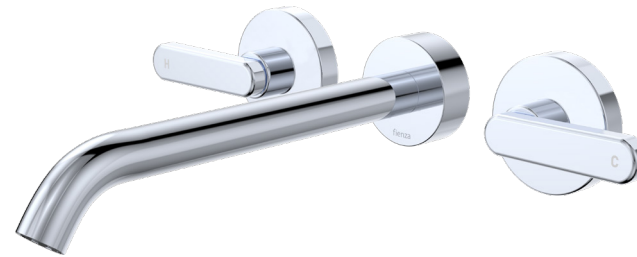

Kaya® WALL SET, LEVER TAPS 220MM OUTLET

Features

WELS 5 Star rated, 5.5L/min when installed over basin

- Designed for basin and bath
- Fixed position outlet
- Includes pre-fitted basin aerator and free-flow aerator
- Push-fit spout and screw-fit spigot installation
- Contra-rotating outward taps with concealed back plates
- ¼ turn ceramic discs
- Spindles included
- Made from stainless steel and lead-free brass*

Please note: This product may have a visible Fienza or Watermark logo.

*Defined as containing less than 0.25% lead.

Lead Free*