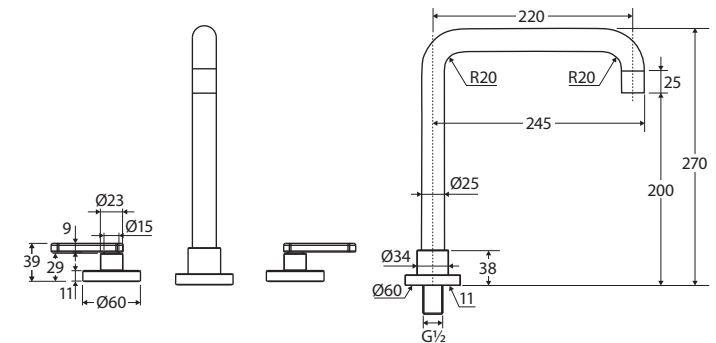

Available in

Electroplated
Chrome
344106-LF

Electroplated
Matte White
344106MW-LF

Electroplated
Matte Black
344106B-LF

PVD
Brushed Nickel
344106BN-LF

PVD
Gun Metal
344106GM-LF

PVD
Brushed Copper
344106CO-LF

PVD
Urban Brass
344106UB-LF

Cleaning & Care

- Regularly clean with mild soapy water using a microfibre cloth.
- In highly polluted or coastal locations, we recommend cleaning 2-3 times per week.
- Do not use harsh detergents, bleach, cream cleaners or citrus based cleaners. These substances are abrasive and will damage the surface.
- Do not use undue pressure and wipe in one direction only.

We aim to ensure that specifications are correct at the time of publication. All measurements are shown in millimetres. Always use measurements of actual product received for final specification as the technical drawing may contain differences. Due to printing limitations, physical colour may vary from the image shown. Fienza reserves the right to make modifications without prior notice.