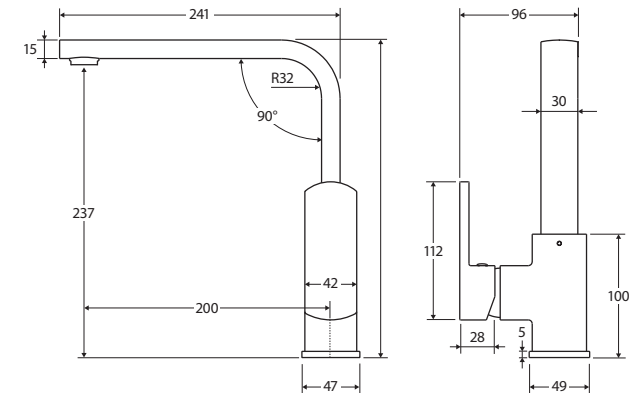

Koko® SINK MIXER

Features

WELS 5 Star rated, 5L/min

- Sleek soft-square design
- Swivel function
- Designed for kitchen and laundry
- Made from lead free Brass & SS304
- Quality European cartridge (35 mm)
- PEX split-resistant flexible hoses

*Defined as containing less than 0.25% lead

Please note: This product may have a visible Fienza or Watermark logo.