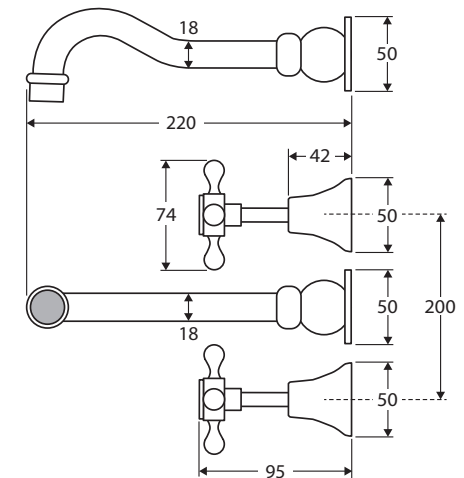

Available in

Polished
Chrome
336102

PVD
Brushed Nickel
336102BN

Electroplated
Matte Black
336102BK

PVD
Urban Brass
336102UB

Cleaning & Care

- Regularly clean with mild soapy water using a microfibre cloth.
- In highly polluted or coastal locations, we recommend cleaning 2-3 times per week.
- Do not use harsh detergents, bleach, cream cleaners or citrus based cleaners. These substances are abrasive and will damage the surface.
- Do not use undue pressure and wipe in one direction only.

We aim to ensure that specifications are correct at the time of publication. All measurements are shown in millimetres. Always use measurements of actual product received for final specification as the technical drawing may contain differences. Due to printing limitations, physical colour may vary from the image shown. Fienza reserves the right to make modifications without prior notice.