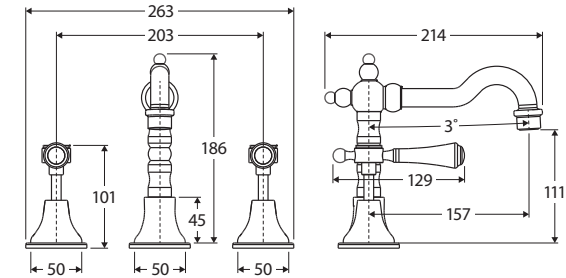

Lillian Lever

SHEPHERDS CROOK BASIN SET

Modern
Vintage
COLLECTION

Features

WELS 5 Star rated, 6L/min

- Vintage lever handle design
- Choice of two handle finishes
- Bench mounted Levers, contrarotating inwards to turn water on
- Made from lead free brass*
- ¼ turn ceramic disc
- Swivel function
- Designed for basins

Please note:

- This product may have a visible Fienza or Watermark logo.
- Image shows 'on' position of cartridge
- Before installation cartridges can be reversed and handles adjusted to change handle function

*Defined as containing less than 0.25% lead.

Lead Free*

Electroplated Chrome with White Ceramic Handle 339101-LF	Electroplated Chrome 339101CC-LF	Brushed Nickel with White Ceramic Handle 339101BN-LF	PVD Brushed Nickel 339101NN-LF
Matte Black with White Ceramic Handle 339101BK-LF	Electroplated Matte Black 339101BL-LF	Urban Brass with White Ceramic Handle 339101UB-LF	PVD Urban Brass 339101UU-LF

Cleaning & Care

- Regularly clean with mild soapy water using a microfibre cloth.
- In highly polluted or coastal locations, we recommend cleaning 2-3 times per week.
- Do not use harsh detergents, bleach, cream cleaners or citrus based cleaners. These substances are abrasive and will damage the surface.
- Do not use undue pressure and wipe in one direction only.

We aim to ensure that specifications are correct at the time of publication. All measurements are shown in millimetres. Always use measurements of actual product received for final specification as the technical drawing may contain differences. Due to printing limitations, physical colour may vary from the image shown. Fienza reserves the right to make modifications without prior notice.