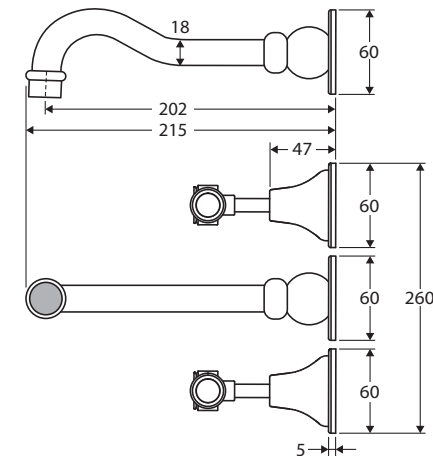

Lillian Lever

BASIN/BATH WALL SET

Modern
Vintage
COLLECTION

Features

WELS 5 Star rated, 5L/min

- Vintage lever handle design
- Choice of two handle finishes
- Includes basin aerator and free-flow aerator for baths
- Fixed outlet position
- Wall mounted Levers, contrarotating upwards to turn water on
- Made from lead free brass*
- ¼ turn ceramic disc

Please note:

- This product may have a visible Fienza or Watermark logo.
- Image shows 'off' position of cartridge
- Before installation cartridges can be reversed and handles adjusted to change handle function

*Defined as containing less than 0.25% lead.

Lead Free*

Electroplated Chrome with White Ceramic Handle 339102-LF	Electroplated Chrome 339102CC-LF	Brushed Nickel with White Ceramic Handle 339102BN-LF	PVD Brushed Nickel 339102NN-LF
Matte Black with White Ceramic Handle 339102BK-LF	Electroplated Matte Black 339102BL-LF	Urban Brass with White Ceramic Handle 339102UB-LF	PVD Urban Brass 339102UU-LF

Cleaning & Care

- Regularly clean with mild soapy water using a microfibre cloth.
- In highly polluted or coastal locations, we recommend cleaning 2-3 times per week.
- Do not use harsh detergents, bleach, cream cleaners or citrus based cleaners. These substances are abrasive and will damage the surface.
- Do not use undue pressure and wipe in one direction only.

We aim to ensure that specifications are correct at the time of publication. All measurements are shown in millimetres. Always use measurements of actual product received for final specification as the technical drawing may contain differences. Due to printing limitations, physical colour may vary from the image shown. Fienza reserves the right to make modifications without prior notice.