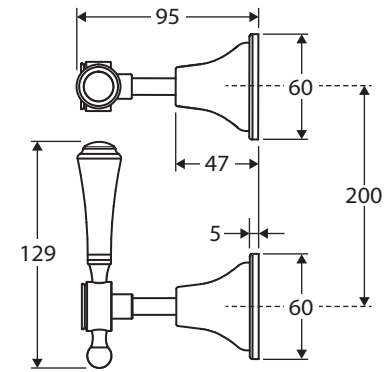

Lillian Lever

WALL TOP ASSEMBLIES

*Modern
Vintage*
COLLECTION

Features

- Vintage lever handle design
- Choice of two handle finishes
- Wall mounted Levers, contrarotating upwards to turn water on
- Made from lead free brass*
- ¼ turn ceramic disc
- Set of two taps
- WELS rating not required

Please note:

- This product may have a visible Fienza or Watermark logo.
- Image shows 'off' position of cartridge
- Before installation cartridges can be reversed and handles adjusted to change handle function

*Defined as containing less than 0.25% lead.

Lead Free*

Electroplated Chrome with
White Ceramic Handle

339104-LF

Electroplated
Chrome

339104CC-LF

Brushed Nickel with
White Ceramic Handle

339104BN-LF

We aim to ensure that specifications are correct at the time of publication. All measurements are shown in millimetres. Always use measurements of actual product received for final specification as the technical drawing may contain differences. Due to printing limitations, physical colour may vary from the image shown. Fienza reserves the right to make modifications without prior notice.