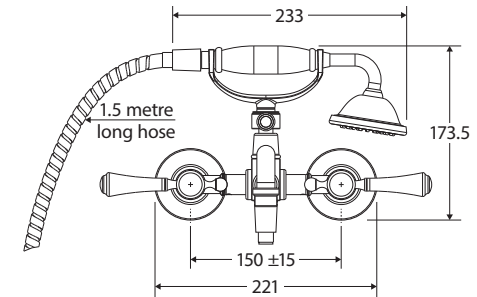

Lillian Lever

EXPOSED BATH TAP SET WITH HAND SHOWER

Features

WELS 3 Star rated, 9L/min

Rail:

- Separate hot and cold water inlets
- ¼ turn ceramic disc lever handles
- Made from solid brass
- 1.5 metre stainless steel hose (PVC on matte black model)

LILLIAN Hand Shower (MSH003):

- Single water flow setting
- Made from solid brass
- Female ½" BSP inlet

*Modern
Vintage*
COLLECTION

Available in

Chrome
339105CC

Electroplated
Matte Black
339105BL

PVD
Brushed Nickel
339105NN

Please note: This product may have a visible Fienza or Watermark logo.

We aim to ensure that specifications are correct at the time of publication. All measurements are shown in millimetres. Always use measurements of actual product received for final specification as the technical drawing may contain differences. Due to printing limitations, physical colour may vary from the image shown. Fienza reserves the right to make modifications without prior notice.