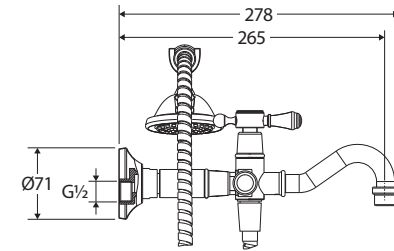

Lillian Lever

EXPOSED BATH TAP SET WITH HAND SHOWER

Features

WELS 3 Star rated, 9L/min

Rail:

- Separate hot and cold water inlets
- ¼ turn ceramic disc lever handles
- Made from solid brass
- 1.5 metre stainless steel hose (PVC on matte black model)

LILLIAN Hand Shower (MSH003):

- Single water flow setting
- Made from solid brass
- Female ½" BSP inlet

*Modern
Vintage*
COLLECTION

Available in

Chrome
339105CC

Electroplated
Matte Black
339105BL

PVD
Brushed Nickel
339105NN

Please note: This product may have a visible Fienza or Watermark logo.

We aim to ensure that specifications are correct at the time of publication. All measurements are shown in millimetres. Always use measurements of actual product received for final specification as the technical drawing may contain differences. Due to printing limitations, physical colour may vary from the image shown. Fienza reserves the right to make modifications without prior notice.