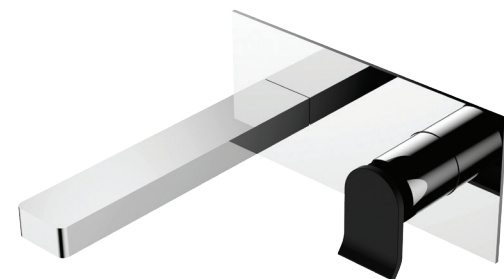

Lincoln

WALL MIXER WITH SPOUT

Features

- Polished chrome finish
- Designed for basin and bath
- Made from solid brass
- Quality European cartridge (35 mm)
- **WELS 4 Star rated, 6.5L/min**

Please note: This product may have a visible Fienza or Watermark logo.