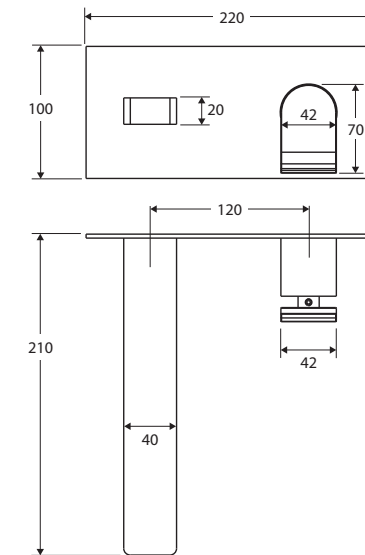

Lincoln

WALL MIXER WITH SPOUT

Features

- Polished chrome finish
- Designed for basin and bath
- Made from solid brass
- Quality European cartridge (35 mm)
- **WELS 4 Star rated, 6.5L/min**

Please note: This product may have a visible Fienza or Watermark logo.

We aim to ensure that specifications are correct at the time of publication. All measurements are shown in millimetres. Always use measurements of actual product received for final specification as the technical drawing may contain differences. Due to printing limitations, physical colour may vary from the image shown. Fienza reserves the right to make modifications without prior notice.