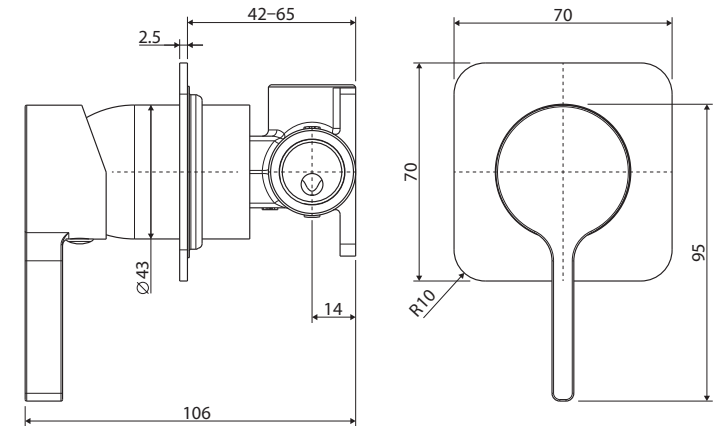

Sansa® WALL MIXER SQUARE PLATE

Features

- Soft rectangular handle design
- Designed for shower and bath
- Made from stainless steel
- High quality European cartridge (35 mm)

Please note: This product may have a visible Fienza or Watermark logo.

*Defined as containing less than 0.25% lead.