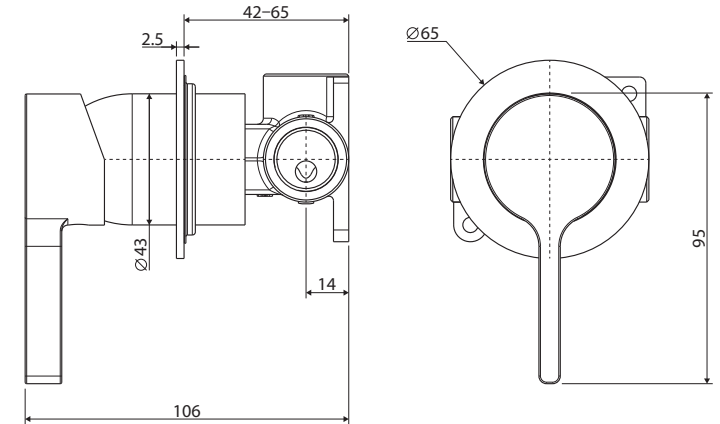

Sansa®

WALL MIXER

SMALL ROUND PLATE

Features

- Soft rectangular handle design
- Designed for shower and bath
- Made from stainless steel
- High quality European cartridge (35 mm)

Please note: This product may have a visible Fienza or Watermark logo.

*Defined as containing less than 0.25% lead.