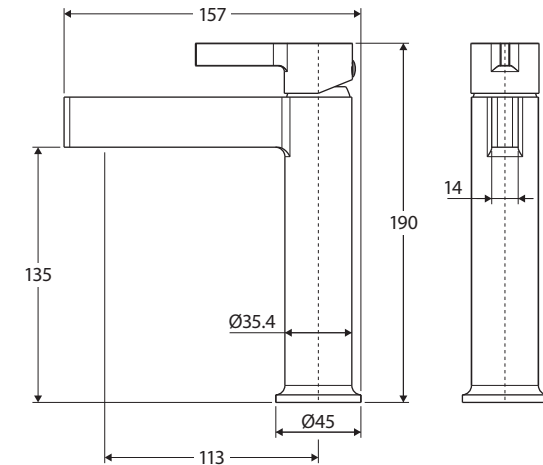

Sansa® BASIN MIXER

Features

WELS 6 Star rated, 3L/min

- Soft rectangular handle and outlet design
- Made from lead-free brass*
- High quality European cartridge (25 mm)
- PEX split-resistant hoses

Please note: This product may have a visible Fienza or Watermark logo.

*Defined as containing less than 0.25% lead.