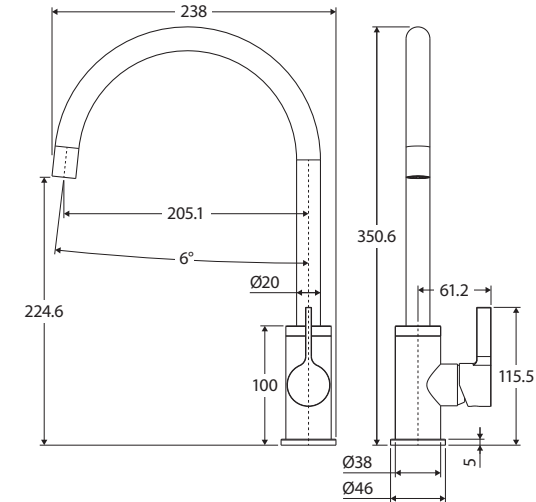

Sansa® SINK MIXER

Features

WELS 6 Star rated, 4.5L/min

- Designed for kitchen and laundry
- Soft rectangular handle design
- Gooseneck outlet
- Swivel function
- Made from stainless steel
- High quality European cartridge (25 mm)
- PEX split-resistant flexible hoses

Please note: This product may have a visible Fienza or Watermark logo.

*Defined as containing less than 0.25% lead.