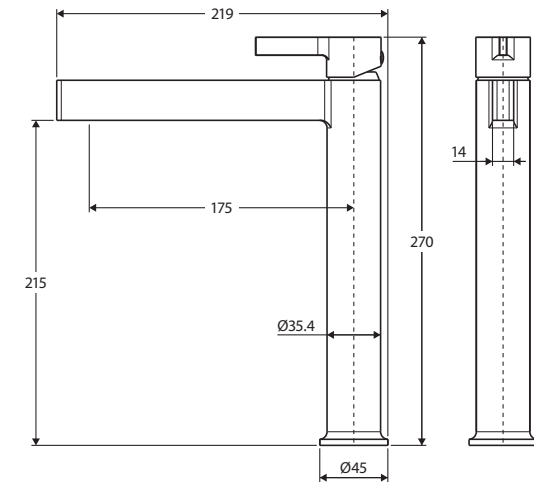

Sansa® TALL BASIN MIXER

Features

WELS 6 Star rated, 3L/min

- Soft rectangular handle and outlet design
- Made from lead free brass*
- High quality European cartridge (25 mm)
- PEX split-resistant hoses

Please note: This product may have a visible Fienza or Watermark logo.

*Defined as containing less than 0.25% lead.

Lead Free*

Available in

Electroplated
Chrome
229107-LF

Electroplated
Matte Black
229107B-LF

PVD
Brushed Nickel
229107BN-LF

PVD
Gun Metal
229107GM-LF

PVD
Urban Brass
229107UB-LF

Cleaning & Care

- Regularly clean with mild soapy water using a microfibre cloth.
- In highly polluted or coastal locations, we recommend cleaning 2-3 times per week.
- Do not use harsh detergents, bleach, cream cleaners or citrus based cleaners. These substances are abrasive and will damage the surface.
- Do not use undue pressure and wipe in one direction only.

We aim to ensure that specifications are correct at the time of publication. All measurements are shown in millimetres. Always use measurements of actual product received for final specification as the technical drawing may contain differences. Due to printing limitations, physical colour may vary from the image shown. Fienza reserves the right to make modifications without prior notice.