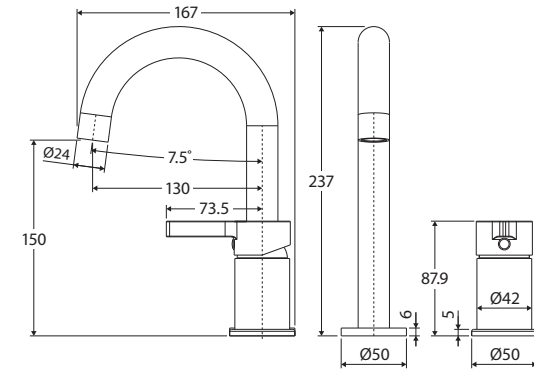

Sansa® HOB MIXER SET

Features

WELS 6 Star rated, 4.5L/min

- Soft rectangular handle design
- Fixed outlet position
- Made from stainless steel
- High quality European cartridge (35 mm)
- PEX split-resistant hoses
- Designed for basin installation only

Please note: This product may have a visible Fienza or Watermark logo.

*Defined as containing less than 0.25% lead.