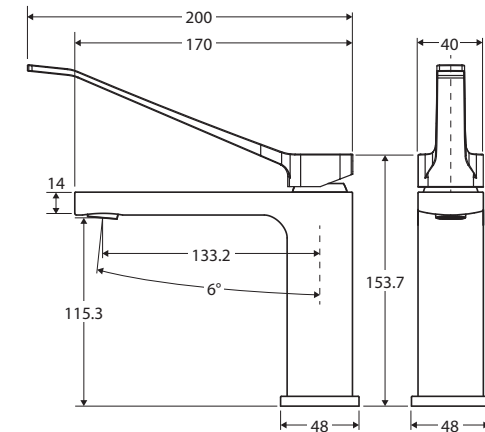

Tono® Care BASIN MIXER

Features

WELS 6 Star rated, 4.5L/min

- Can be installed for AS 1428.1:2021 Accessible Compliance
- Long handle for easy reach and operation
- Large red and blue indicators for hot and cold markings
- Made from lead-free brass*
- High quality European cartridges (35 mm)
- PEX split-resistant hoses

Please note: This product may have a visible Fienza or Watermark logo.

*Defined as containing less than 0.25% lead.