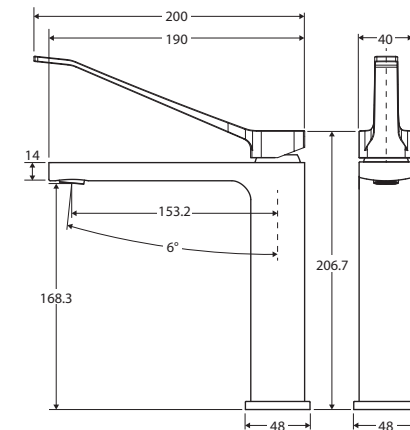

Tono® Care

MEDIUM BASIN MIXER

Features

WELS 6 Star rated, 4.5L/min

- Can be installed for AS 1428.1:2021 Accessible Compliance
- Long handle for easy reach and operation
- Large red and blue indicators for hot and cold markings
- Made from eco-friendly lead-free brass*
- High quality European cartridges (35 mm)
- PEX split-resistant hoses

Please note: This product may have a visible Fienza or Watermark logo.

*Defined as containing less than 0.25% lead.

Lead Free*

Available in

Electroplated
Chrome
233110D

Electroplated
Matte Black
233110DB

PVD
Brushed Nickel
233110DBN

PVD
Gun Metal
233110DGM

PVD
Urban Brass
233110DUB

Cleaning & Care

- Regularly clean with mild soapy water using a microfibre cloth.
- In highly polluted or coastal locations, we recommend cleaning 2-3 times per week.
- Do not use harsh detergents, bleach, cream cleaners or citrus based cleaners. These substances are abrasive and will damage the surface.
- Do not use undue pressure and wipe in one direction only.

We aim to ensure that specifications are correct at the time of publication. All measurements are shown in millimetres. Always use measurements of actual product received for final specification as the technical drawing may contain differences. Due to printing limitations, physical colour may vary from the image shown. Fienza reserves the right to make modifications without prior notice.