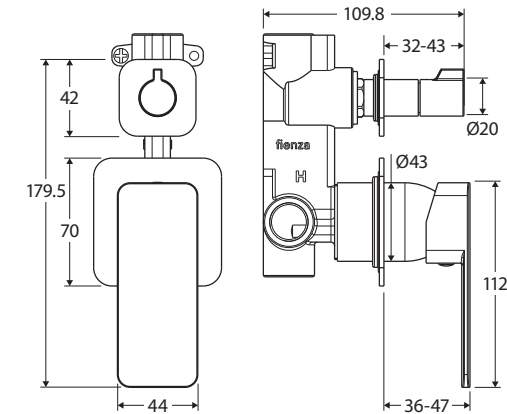

Tono®

WALL DIVERTER MIXER

SQUARE PLATES

Features

- Designed for shower and bath
- High quality European cartridge (35 mm)
- Made from stainless steel and lead-free brass*
- WELS rating not required

Please note: This product may have a visible Fienza or Watermark logo.

*Defined as containing less than 0.25% lead.

Lead Free*

Available in

Electroplated
Chrome
233102-4-LF

Electroplated
Matte Black
233102B-4-LF

PVD
Brushed Nickel
233102BN-4-LF

PVD
Gun Metal
233102GM-4-LF

PVD
Urban Brass
233102UB-4-LF

Cleaning & Care

- Regularly clean with mild soapy water using a microfibre cloth.
- In highly polluted or coastal locations, we recommend cleaning 2-3 times per week.
- Do not use harsh detergents, bleach, cream cleansers or citrus based cleaners. These substances are abrasive and will damage the surface.
- Do not use undue pressure and wipe in one direction only.

We aim to ensure that specifications are correct at the time of publication. All measurements are shown in millimetres. Always use measurements of actual product received for final specification as the technical drawing may contain differences. Due to printing limitations, physical colour may vary from the image shown. Fienza reserves the right to make modifications without prior notice.