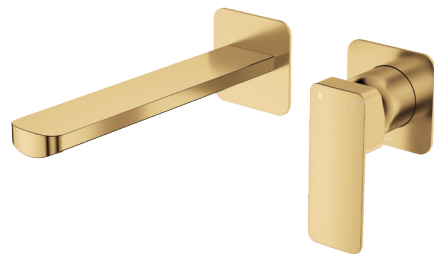

Tono®
BASIN/BATH
WALL MIXER SET
SQUARE PLATES
200MM OUTLET

Features

- Soft square outlet
- Swivel basin aerator
- Free-flow aerator included for bath installation
- High quality European cartridge (35 mm)
- Made from stainless steel and lead-free brass*
- **WELS 6 Star rated, 4.5L/min when installed over basin**

*Defined as containing less than 0.25% lead.

Lead Free*

Available in

Electroplated
Chrome

233104-200-LF

Electroplated
Matte Black

233104B-200-LF

PVD
Brushed Nickel