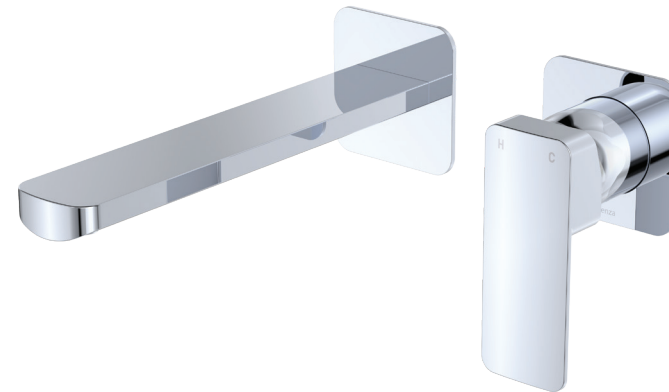

Tono®
BASIN/BATH
WALL MIXER SET
SQUARE PLATES
200MM OUTLET

Features

- Soft square outlet
- Swivel basin aerator
- Free-flow aerator included for bath installation
- High quality European cartridge (35 mm)
- Made from stainless steel and lead-free brass*
- **WELS 6 Star rated, 4.5L/min when installed over basin**

*Defined as containing less than 0.25% lead.

Lead Free*

Available in

Electroplated
Chrome

233104-200-LF

Electroplated
Matte Black

233104B-200-LF

PVD
Brushed Nickel