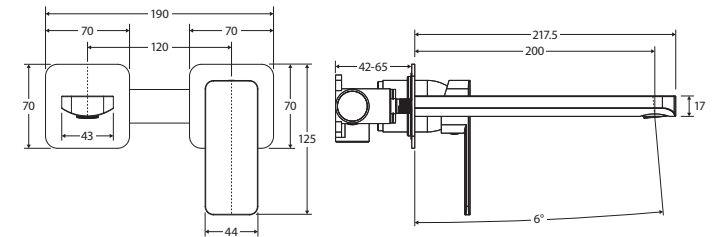

Tono®
BASIN/BATH
WALL MIXER SET
SQUARE PLATES
200MM OUTLET

Features

- Soft square outlet
- Swivel basin aerator
- Free-flow aerator included for bath installation
- High quality European cartridge (35 mm)
- Made from stainless steel and lead-free brass*
- **WELS 6 Star rated, 4.5L/min when installed over basin**

*Defined as containing less than 0.25% lead.