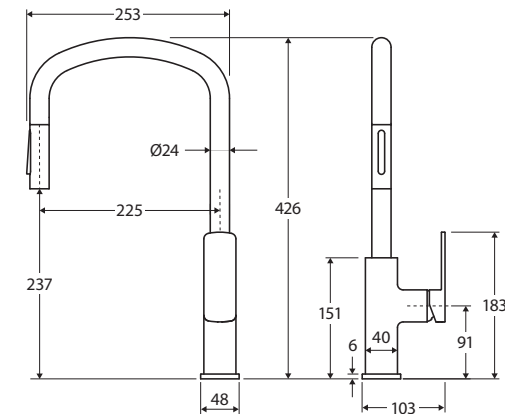

Tono® PULL-OUT SINK MIXER

Features

- Designed for kitchen and laundry
- Extended arch outlet
- Pull-out nozzle – maximum reach: 430 mm
- Two water-flow settings: normal and spray
- Swivel function
- High quality European cartridge (25 mm)
- PEX split-resistant hoses
- Made from stainless steel and lead-free brass*
- **WELS 6 Star rated, 4.5L/min**

Please note: This product may have a visible Fienza or Watermark logo..

*Defined as containing less than 0.25% lead.